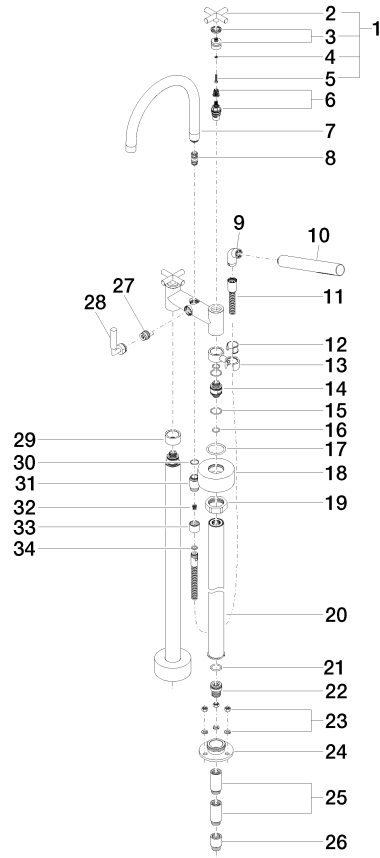

**TARA Two-hole bath mixer for free-standing assembly with hand shower set -
Chrome**

TARA

25 943 892

- 220mm projection
- pivotable spout 180°
- Hand shower: COMPACT RAIN, max. flow rate 6.8 l/min (at 3 bar)
- spout: circular, air-enriched flow
- hand shower with anti-scale system
- rotary diverter for bath/shower
- total height 920 mm
- stand pipes height 628 mm
- height up to aerator 765 mm
- slide-on rosettes Ø 90 mm
- gauge 150 mm
- metal shower hose 1250mm with integrated anti-twist protection
- pivotable shower holder on the right foot
- max. flow 22 l/min at 3 bar flow pressure

25 943 892

TARA Two-hole bath mixer for free-standing assembly with hand shower set - Chrome

TARA

25 943 892

Spare parts list

No.	Item Number	Name	Quantity used	Delivery time
1	90 20 89 010 10-00	handle	2	10
2	09 20 89 010-00	handle	2	60
3	90 12 12 007 00-00	base	2	10
4	90 30 11 029 00 90	disc	2	2
5	90 30 30 075 00 90	screw	2	2
6	90 90 03 131 00 90	top	2	2
7	90 28 22 222 00-00	spout	1	10
8	90 21 10 011 00 90	diverter	1	2
9	04 24 04 189 00-00	nipple	1	10
10	90 12 11 140 30-00	shower	1	10
11	90 30 02 072 00-00	Metal shower hose 1/2" x 3/8" x 1250 mm - Chrome	1	10
12	90 18 40 035 00 90	sleeve	1	2
13	04 28 10 029 01-00	holder	1	10
14	09 29 05 021 20 90	nipple	2	2
15	09 14 10 112 90	seal	4	2
16	90 14 10 055 00 90	seal	4	2
17	09 14 10 041 90	seal	2	2
18	09 27 89 025-00	rosette	2	10
19	09 23 30 040-07	nut	2	30
20	04 28 22 009 20-00	connection	2	10
21	09 14 10 081 90	seal	2	2
22	09 24 03 094-07	nipple	2	30
23	04 23 10 023 00 90	fixing set	6	2
24	09 30 11 130-07	connection	2	30
25	09 24 03 081 10 90	extension	4	2
26	09 24 03 080 90	extension	2	2
27	90 15 01 005 00 90	insert	1	2
28	90 18 20 025 00-00	diverter	1	10
29	09 28 10 028-00	sleeve	1	10
30	90 14 10 032 00 90	seal	1	2
31	09 24 03 121-00	nipple	1	10
32	09 23 01 131 90	back-flow preventer	1	2
33	09 21 02 143-00	sleeve	1	10
34	90 14 20 026 00 90	seal	1	2