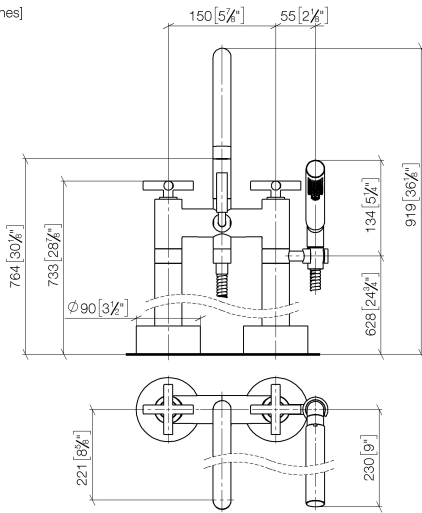

25 943 892
mm [inches]

Flow rate chart